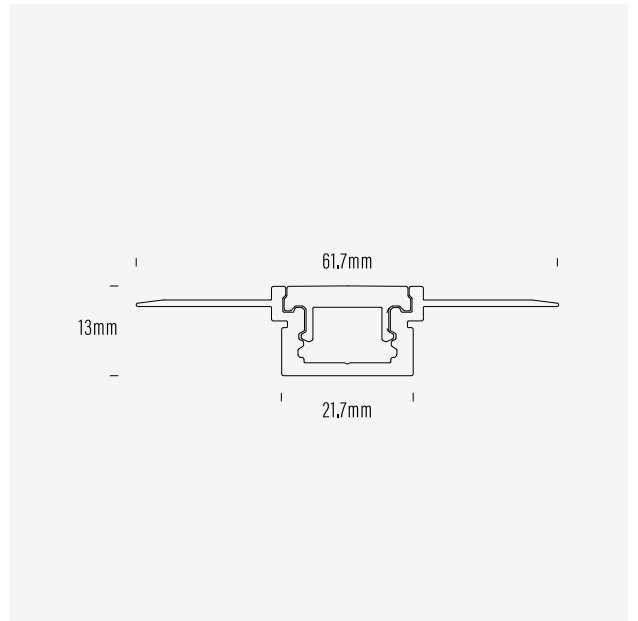

AQS EXT Datasheet

Aluminium LED Strip Extrusion

AQS-EXT-015-200

Product Data

Product Code	AQS-EXT-015-200-A8 (White)
Description	Aluminium In-Wall Profile Style
Application	Floor / Ground / Wall Recessed Lighting
Material	Aluminium Extrusion Polycarbonate Diffuser (3mm Heavy Duty)
Finishes	White - Powdercoat

Mechanical & Thermal Data

Length	2000mm
Width	21.7mm
Height	13mm
Max PCB Width	12mm
Installation Method	Screw Mount & Plaster + Paint
IP Rating	IP20
Thermal Conductivity	209w/m-K
Max Recommended Wattage	15W / m